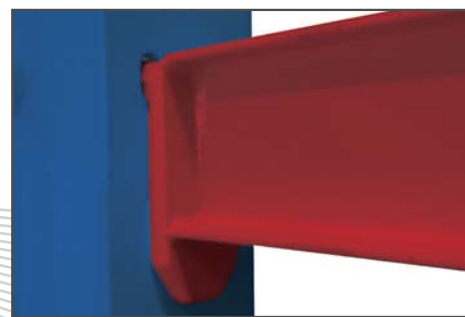

STEELTEC

proven • robust • flexible

STEELTEC

Cantilever racks

We provide Cantilevers:

- TOP quality at low prices
- for indoor and outdoor
- made of rugged, fullkernel IPE-profiles
- screwed or hung (mobile) cantilevers
- painted or galvanized
- well as wall and roof supporting structure

Standard - Version
Cantilever racks fix - screwed

Top - Version
hanged - movable

www.steeltec.eu