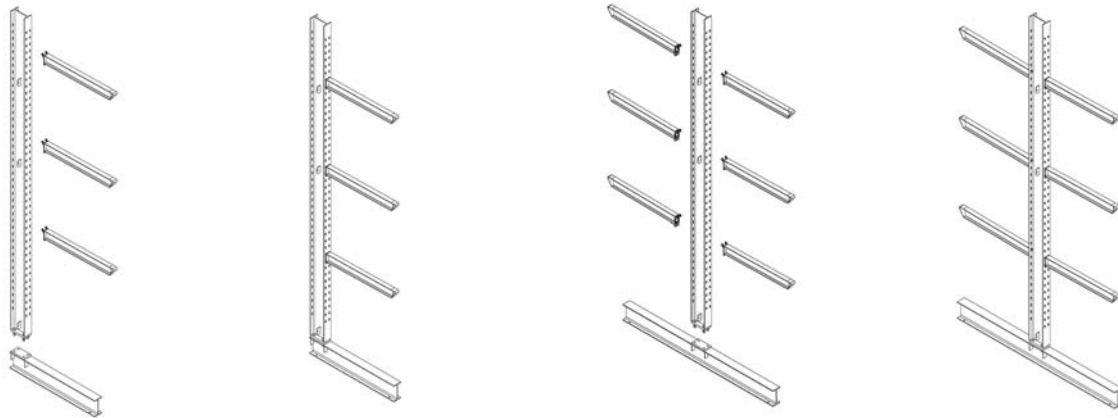

STEELTEC

proven • robust • flexible

STEELTEC

Cantilever racks

We provide Cantilevers:

- TOP quality at low prices
- for indoor and outdoor
- made of rugged, fullkernel IPE-profiles
- screwed or hung (mobile) cantilevers
- painted or galvanized
- well as wall and roof supporting structure

Standard - Version
Cantilever racks fix - screwed

Top - Version
hanged - movable

www.steeltec.eu